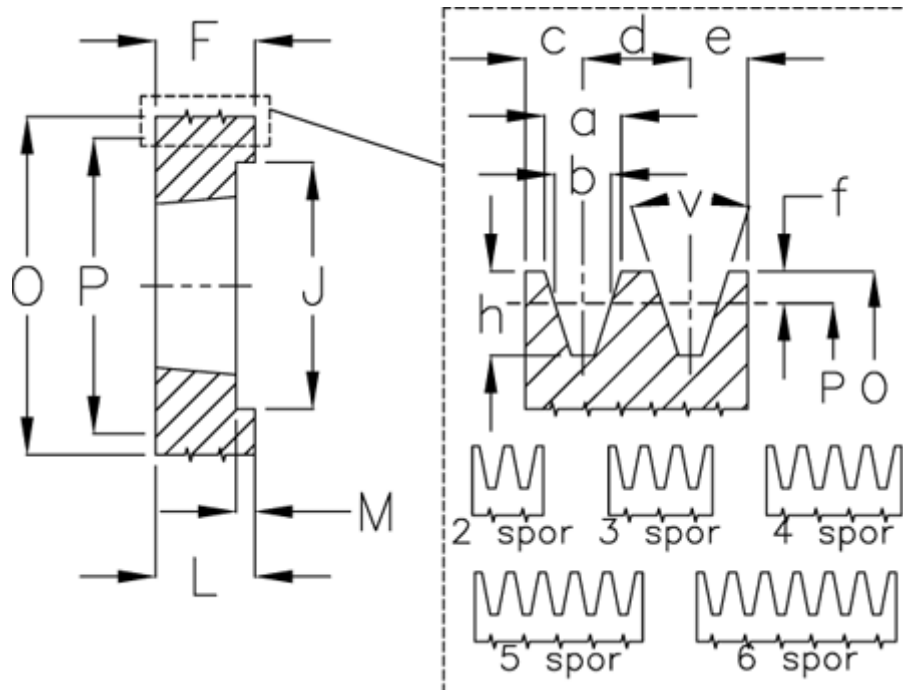

Article number: 604111015003

Description: V-belt pulley SPB 150/3 TL2517

Measures

| | | | | | |
|------------------|--------|----------------|---------|------|-------------|
| a | = 16.3 | For bush | = 2517 | P | = 150 |
| b | = 14.0 | h | = 17.5 | Type | = SPB |
| Bush ζ max | = 60 | J | = 107 | v | = 34 grader |
| c | = 12.5 | K | = - | | |
| d | = 19 | L | = 45 | | |
| e | = 12.5 | m | = 18.0 | | |
| f | = 3.5 | Number of ribs | = 3 | | |
| F | = 63 | O | = 157.0 | | |